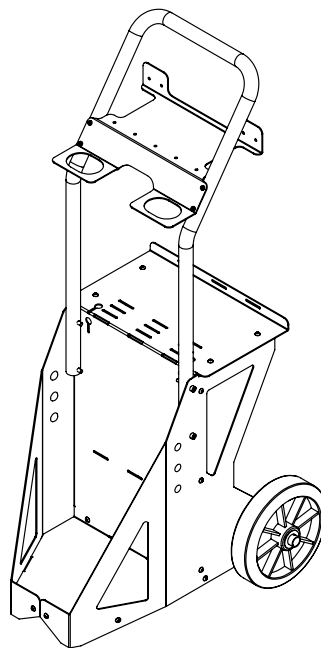

CHARIOT DIABLE / DIABLE TROLLEY / TEUFELS FAHRWAGEN 4M³

ref. 015678

x22		M5x10	A
x22		M5	B
x4		M6x35	C
x4		M6	D
x4		M4.2x9.5	E
x2		-	F
x2		-	G
x1		-	H

22 A + B

4 E

4

2 H

5