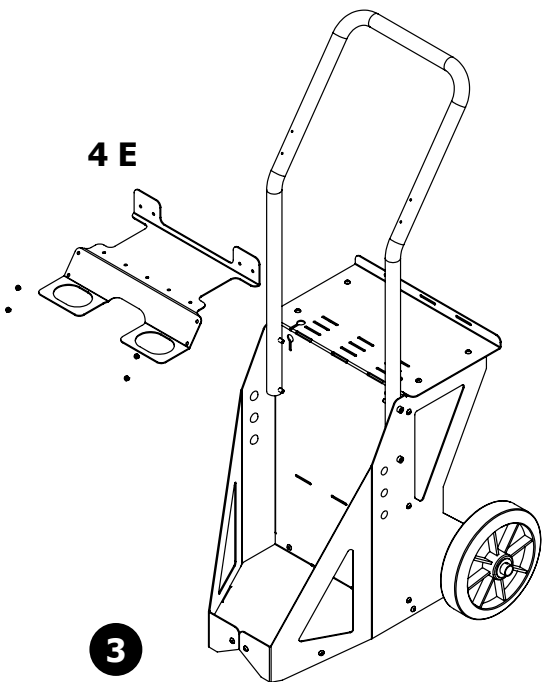

CHARIOT DIABLE / DIABLE TROLLEY / TEUFELS FAHRWAGEN 4M³

ref. 015678

x22		M5x10	A
x22		M5	B
x4		M6x35	C
x4		M6	D
x4		M4.2x9.5	E
x2		-	F
x2		-	G
x1		-	H

22 A + B

4 E

4

2 H

5