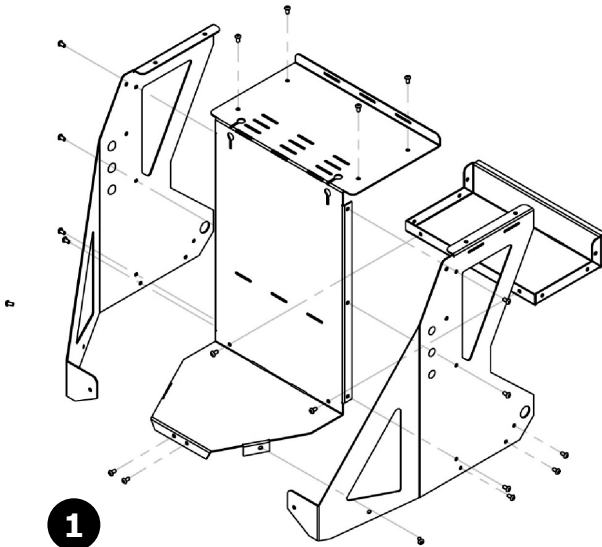

CHARIOT DIABLE / DIABLE TROLLEY / TEUFELS FAHRWAGEN 4M³

ref. 015678

x22		M5x10	A
x22		M5	B
x4		M6x35	C
x4		M6	D
x4		M4.2x9.5	E
x2		-	F
x2		-	G
x1		-	H

22 A + B

4 E

4

2 H

5