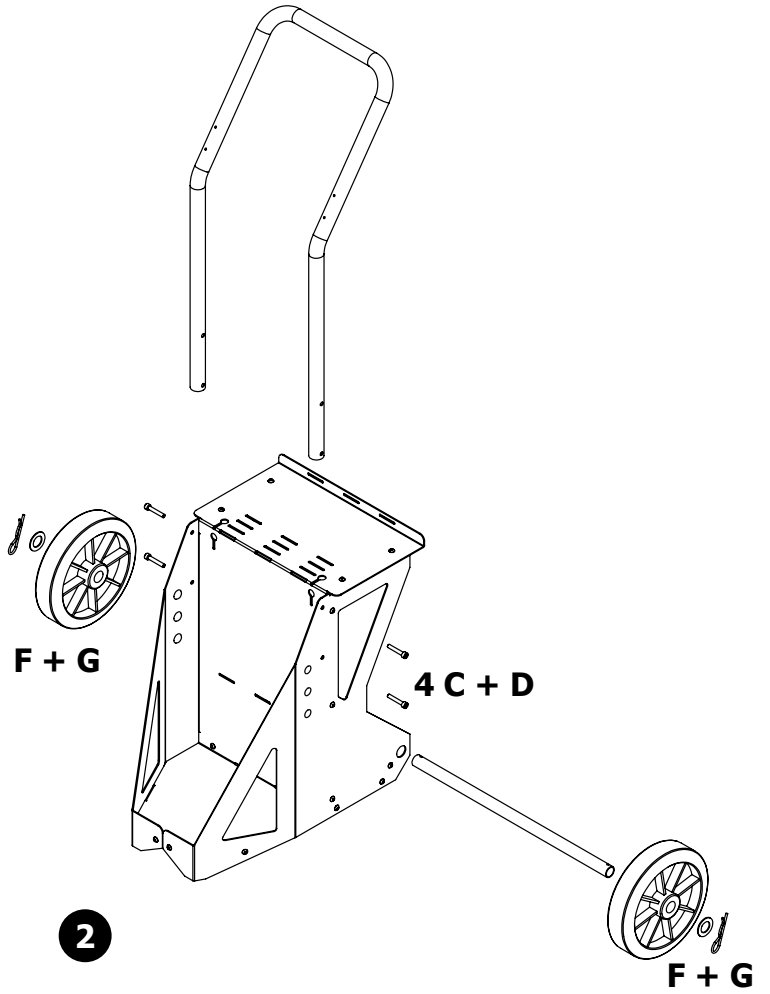

CHARIOT DIABLE / DIABLE TROLLEY / TEUFELS FAHRWAGEN 4M³

ref. 015678

x22		M5x10	A
x22		M5	B
x4		M6x35	C
x4		M6	D
x4		M4.2x9.5	E
x2		-	F
x2		-	G
x1		-	H

22 A + B

4 E

4

2 H

5