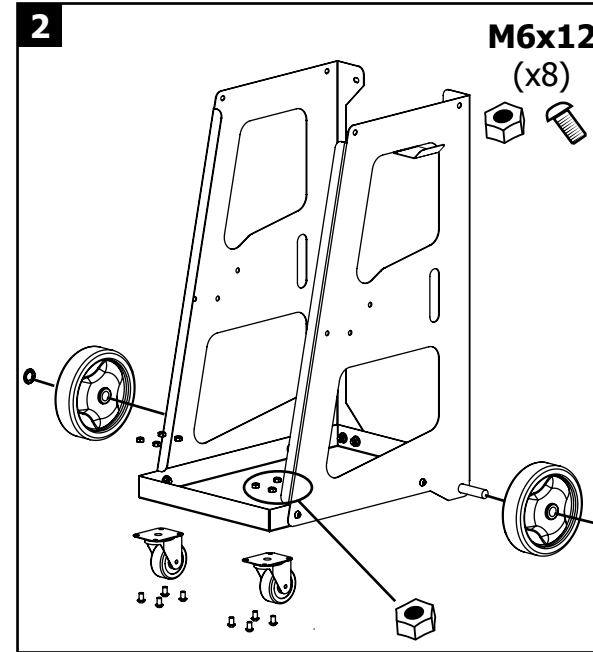

Chariot / Trolley / Fahrwagen - SPOT 600

**Poste non inclus
Dent puller not included
Ohne Ausbeulspotter**

SPOT 600

M6 (x8)

M6 (x20)

M6x12 (x28)