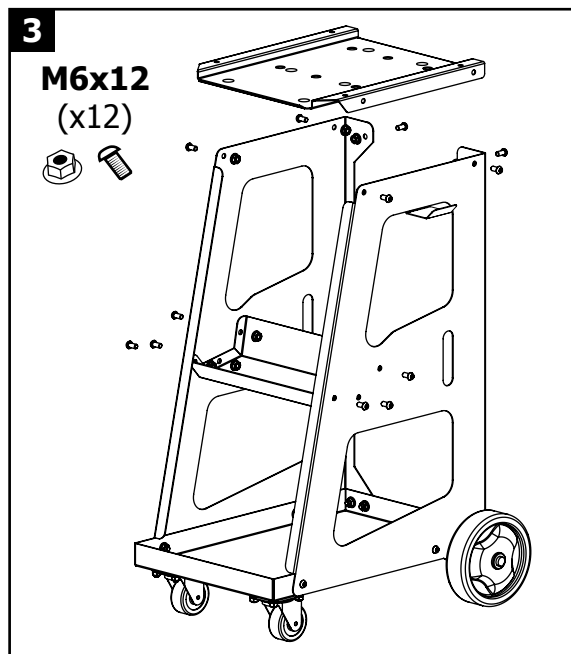

Chariot / Trolley / Fahrwagen - SPOT 600

**Poste non inclus
Dent puller not included
Ohne Ausbeulspotter**

SPOT 600

M6 (x8)

M6 (x20)

M6x12 (x28)