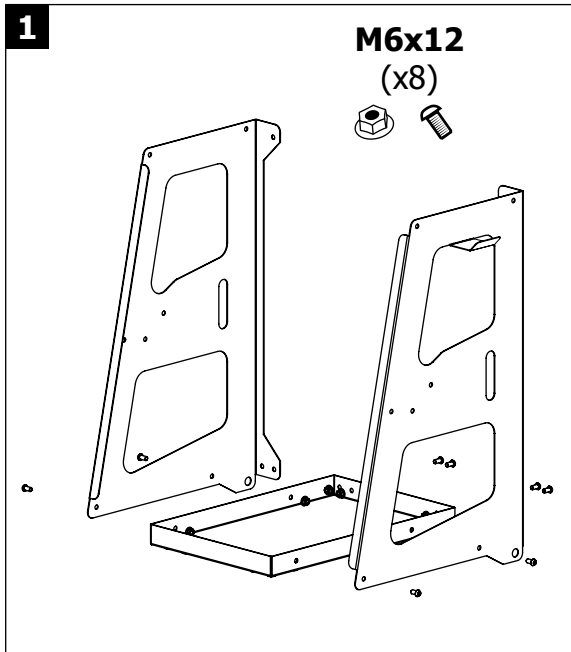

Chariot / Trolley / Fahrwagen - SPOT 600

**Poste non inclus
Dent puller not included
Ohne Ausbeulspotter**

SPOT 600

M6 (x8)

M6 (x20)

M6x12 (x28)