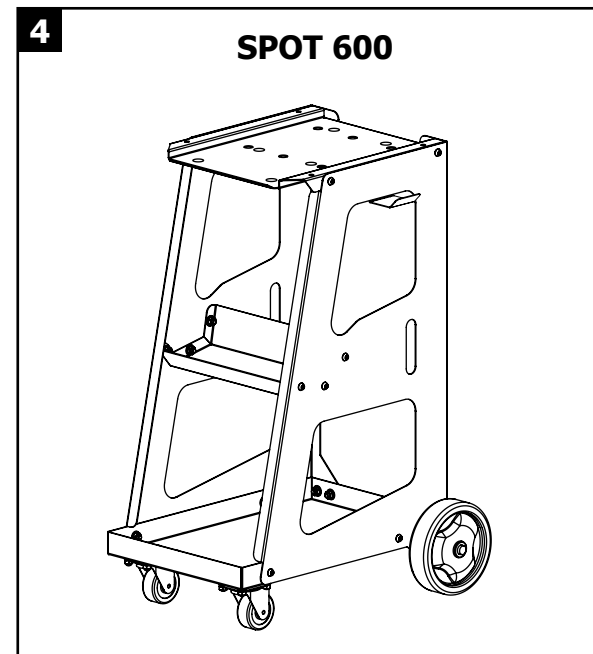

Chariot / Trolley / Fahrwagen - SPOT 600

**Poste non inclus
Dent puller not included
Ohne Ausbeulspotter**

SPOT 600

M6 (x8)

M6 (x20)

M6x12 (x28)