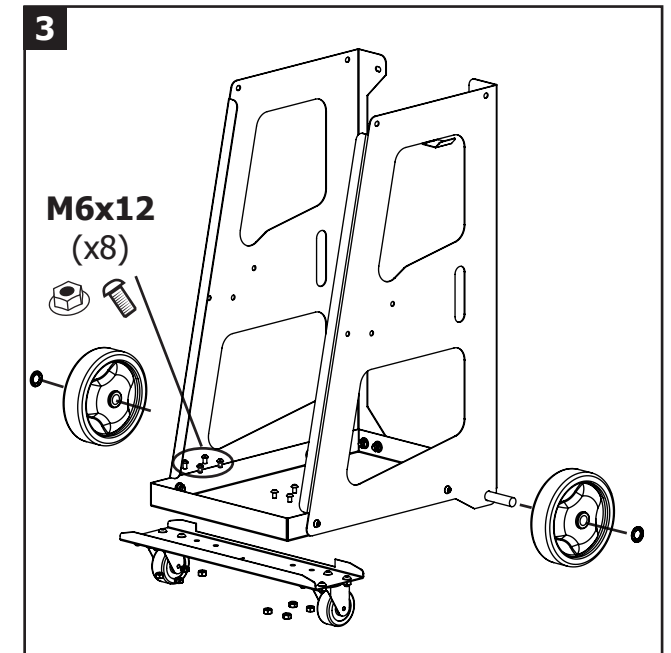

# Chariot / Trolley / Fahrwagen - SPOT 1000

# Chariot / Trolley / Fahrwagen - SPOT 1000

6

7

Poste non inclu  
Dent puller not included  
Ohne Ausbeulspotter

Option  
SPOT 1000

8

M6x12  
(x6)

9

SPOT 1000

SPOT 1000

M6 (x8)

M6 (x38)

M6x12 (x48)

M6x20 (x4)